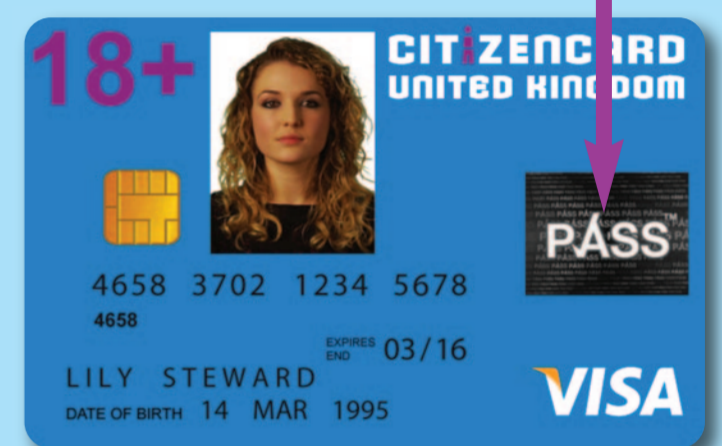

PASS Card Recognition Guide

What is PASS?

PASS stands for the Proof of Age Standards Scheme and is the UK's national guarantee scheme for Proof of Age Cards. PASS does not issue cards but regulates those card schemes that are accredited to use the PASS logo.

What does a PASS card look like?

The hallmark of a PASS card is the unique hologram which only PASS accredited schemes are licensed to use. All cards also carry full name, date of birth, and high quality colour photograph.

5 step checking process

Asking for and accepting a card bearing a PASS hologram is due diligence, provided you follow the 5 step checking process:

Step 1

Check the PASS hologram

- The PASS hologram is the hallmark of a genuine card
- Look for the characteristic tick on the "A" of the PASS lettering
- The PASS hologram is a registered trade mark and forgery is a criminal offence – to date there is no evidence that the hologram has been forged or faked
- Normally, the hologram will appear on the centre right of the card

Step 2

Check the photograph

- Ensure that the photograph is of the person presenting the card
- Normally the photograph will be on the left hand side of the card

Step 3

Check the date of birth

- Calculate the age of the person from the date of birth
- For alcohol sales, look for the 18+ symbol